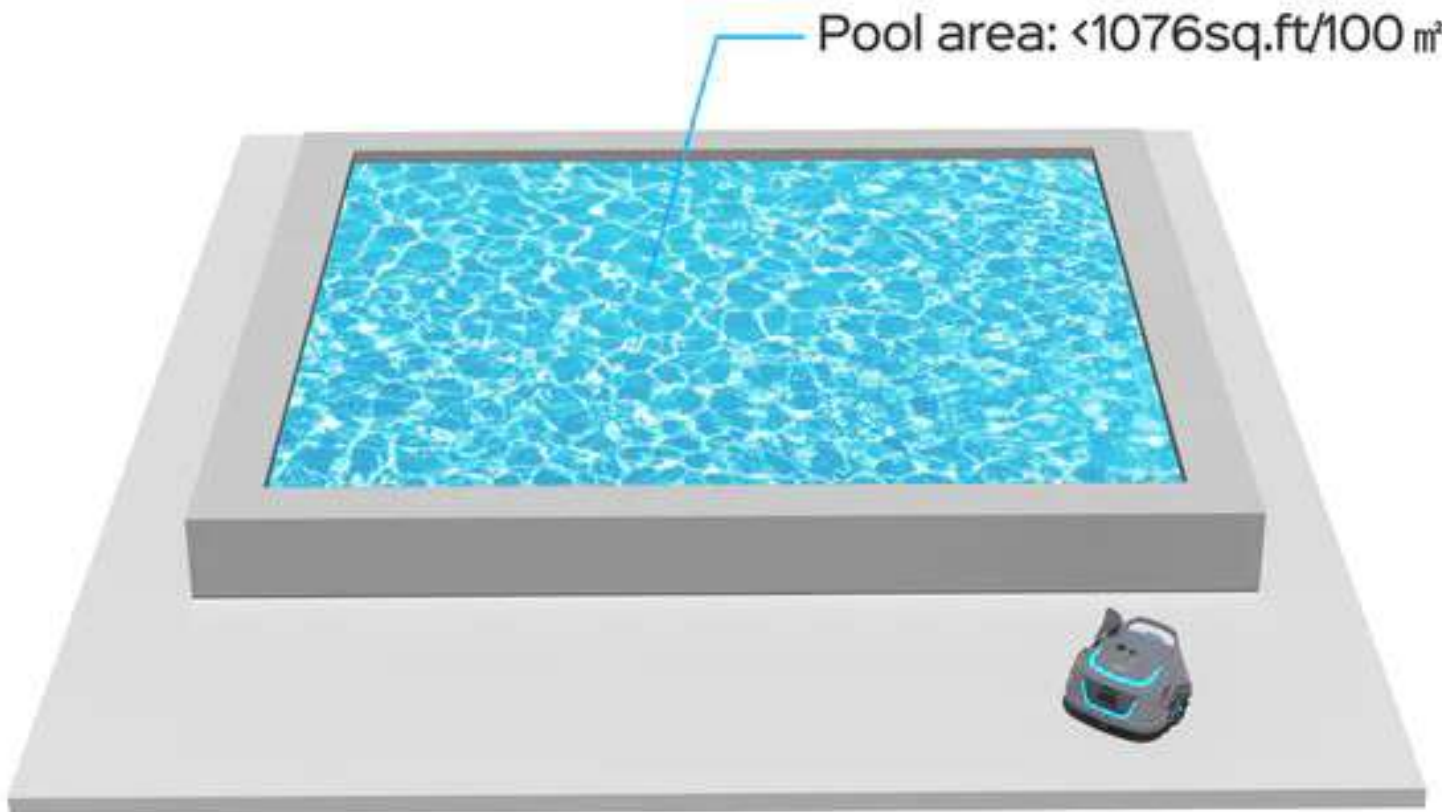

Ideal for Flat-Bottom Pools

Water Depth: <math>< 9.8\text{ft}/3\text{m}</math>

Pool area: <math>< 1076\text{sq.ft}/100\text{ m}^2</math>

Quick Charging

Shorten your waiting time

Ideal for Flat-Bottom Pools

Water Depth:
<math>< 9.8 \text{ft} / 3 \text{m}</math>

Efficiently Clears Pool Debris

For deep cleaning on all flat pool floor types