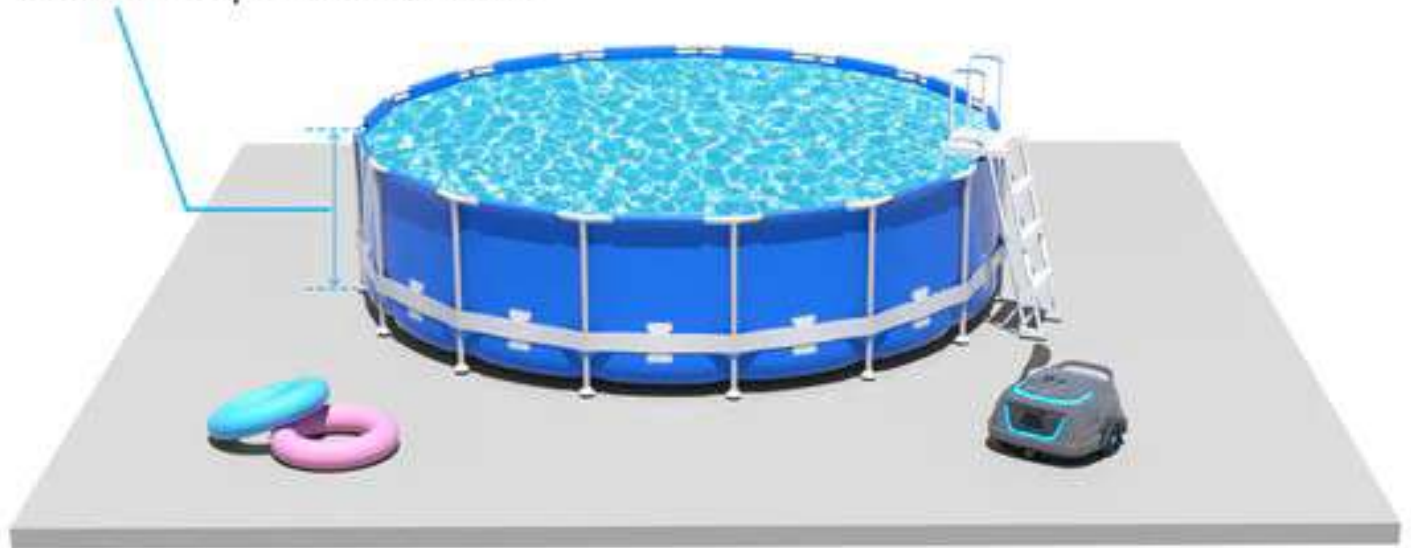

Ideal for Flat-Bottom Pools

Water Depth: <math>< 9.8\text{ft}/3\text{m}</math>

Pool area: <math>< 1076\text{sq.ft}/100\text{ m}^2</math>

Quick Charging

Shorten your waiting time

Ideal for Flat-Bottom Pools

Water Depth:
<math>< 9.8 \text{ft} / 3 \text{m}</math>

Efficiently Clears Pool Debris

For deep cleaning on all flat pool floor types