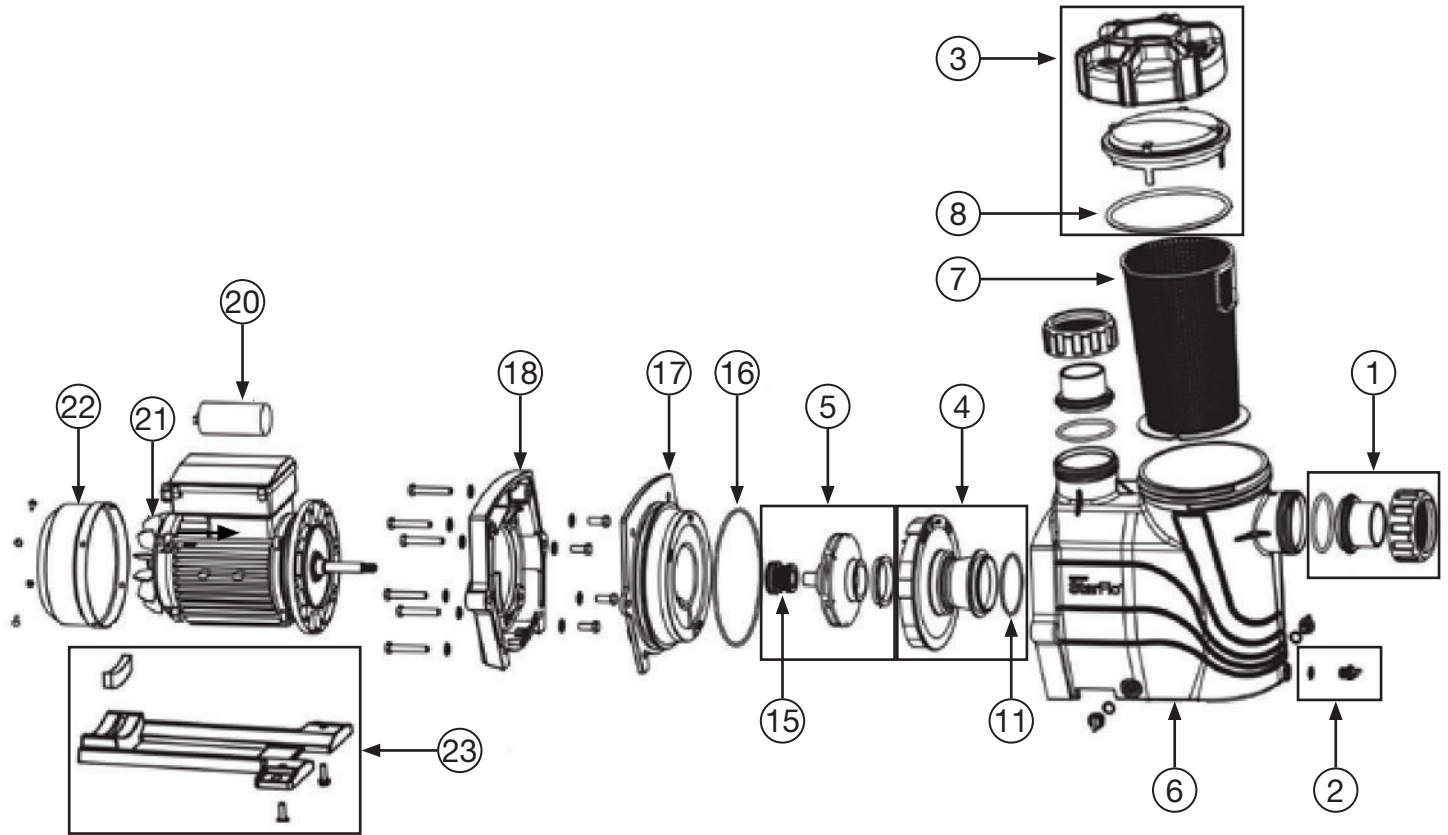

Davey Starflo - single phase pumps	DSF150(CE)	DSF200(CE)	DSF250(CE)	DSF300(CE)	DSF420(CE)
Davey Starflo - 3 phase pumps				DSF3003FCE	DSF4203FCE

Notes: A. CE model variants available exclusively in Europe
 B. Includes 8, 11, 15 & 16
 C. Includes 21 & 22

ITEM	PART NO.	DESCRIPTION	PART SPECIFICATION	NOTES	QTY REQ'D
1	33149SP	Barrel union set	40mm AU		2
1	33150SP	Barrel union set	50mm AU		2
1	33151SP	Barrel union set	50mm CE	A	2
1	33152SP	Barrel union set	63mm CE	A	2
2	33153SP	Drain plug and o-ring			3
3	33154SP	Pump lid assy			1
4	33155SP	Diffuser and o-ring			1
6	403129SP	pump casing			1
7	403130SP	Pump basket			1
8	403131SP	Pump lid o-ring			1
5	33156SP	Impeller, seal & neckring	DSF150		1
5	33157SP	Impeller, seal & neckring	DSF200		1
5	33158SP	Impeller, seal & neckring	DSF250		1
5	33159SP	Impeller, seal & neckring	DSF300		1
5	33160SP	Impeller, seal & neckring	DSF420		1
5	33165SP	Impeller, seal & neckring	DSF150-1		1
5	33166SP	Impeller, seal & neckring	DSF200-1		1
5	33167SP	Impeller, seal & neckring	DSF250-1		1
5	33168SP	Impeller, seal & neckring	DSF300-1 & 3ph		1
5	33169SP	Impeller, seal & neckring	DSF420-1 & 3ph		1
15	402823SP	Mechanical seal			1
18	403141SP	Flange			1
20	403500SP	Capacitor	DSF150		1
20	402841SP	Capacitor 20uF	DSF200, DSF250, DSF300		1
20	403158SP	Capacitor 40uF	DSF420		1
23	403159SP	Motor base assembly			1
-	33161SP	Seal kit		B	1
-	33162SP	Fan & fan cowl	DSF150	C	1
-	33163SP	Fan & fan cowl	All other models	C	1
-	33164SP	Bearing set (front & rear)			1
-	E01020935SP	Power cord	DSF150CE, DSF200CE	A	1
-	E01020934SP	Power cord	DSF250CE, 300CE, 420CE	A	1
-	E01020992SP	Power cord	DSF3003FCE, DSF4203FCE	A	1
-	E01020831SP	Power cord	DSF300, DSF420		1