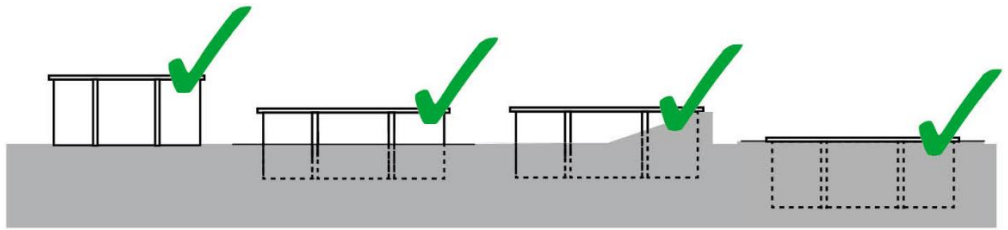

Skimmer Skimmer

Color: Blanco (Boca ancha)
Color: White (Wide mouth)

Escalera Ladder

Madera + Inox
Wood outside +Stainless inside

Kit acceso al skimmer Skimmer access kit

Solera de hormigón: Obligatorio (sistema IPE)
Concrete slab: Obligatory (IPE system)