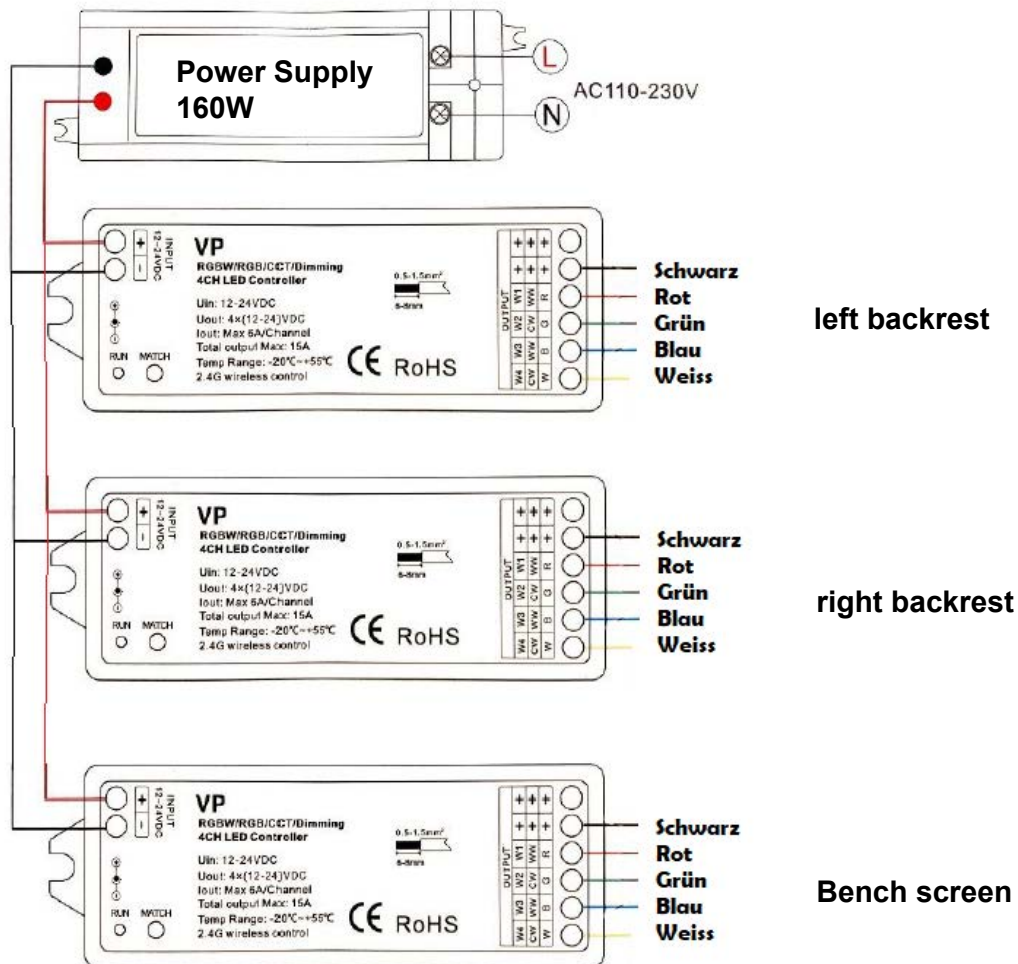

LED-Set Alaska View

1-053-361

Pcs	Description	Keyword	Art.-Nr.
3	LED Tube 1,8m	LED-TB-18	1-047-863
1	Power supply	LED-PWS-24-160	1-052-974
1	Remote unit with 4 zone	LR-4Z	1-052-087
3	Wireless driver	LC-CV-VP	1-051-767

Backrest

2x  1-047-863 / LED-TB18 32,4W

Bench screen

1x  1-047-863 / LED-TB18 32,4W

  DIVISION OF HARVIA GROUP	LED-Set Alaska View	LED-AL-V / 1-053-361	
	Alaska View 208x206x204 cm		
		Datum 17.07.2019	
Maßstab:	Gez. Schachermair	Letzte Änd.	