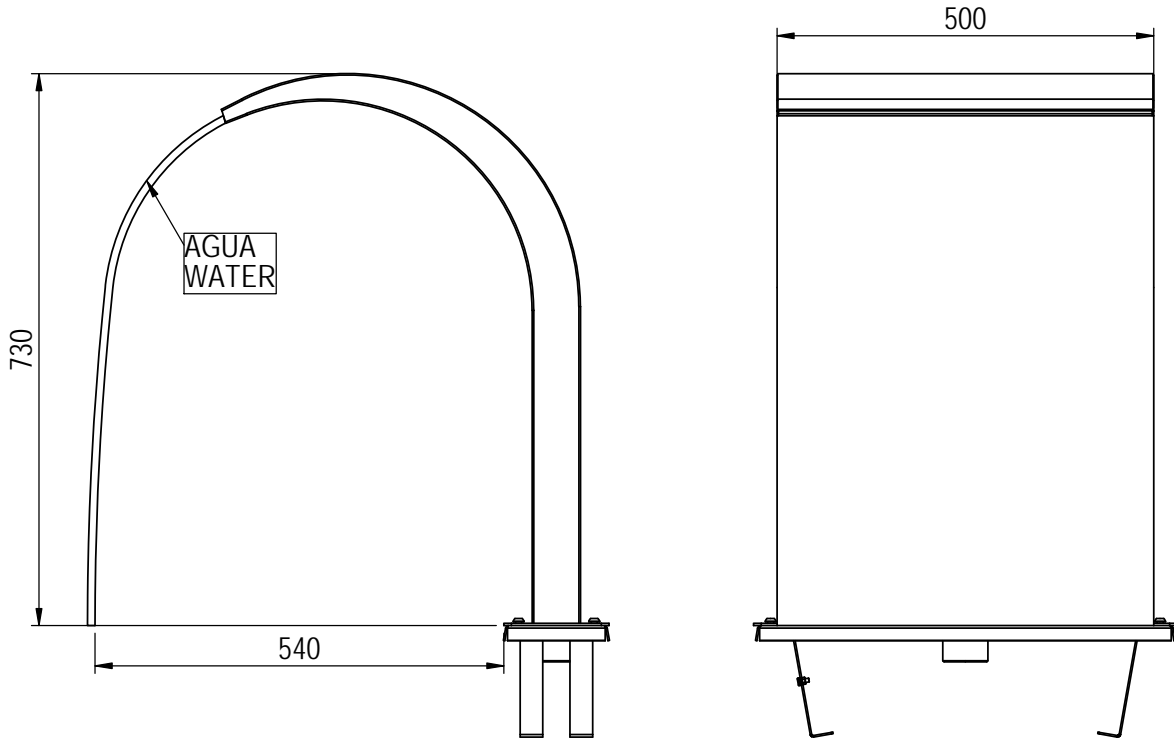

PRODUCTO: CASCADA H-700 A-500 ONE

PRODUCT: CASCADE H-700 A-500 ONE

BOMBA RECOMENDADA / RECOMMENDED PUMP: 1/2 C.V. (14m³/h) - 4 m.c.a.

57097E201-00

Made in EU
NIF ES A 08246274

WE RESERVE THE RIGHT TO CHANGE ALL OR PART OF THE FEATURES OF THE ARTICLES OR CONTENTS OF THIS DOCUMENT, WITHOUT PRIOR NOTICE.