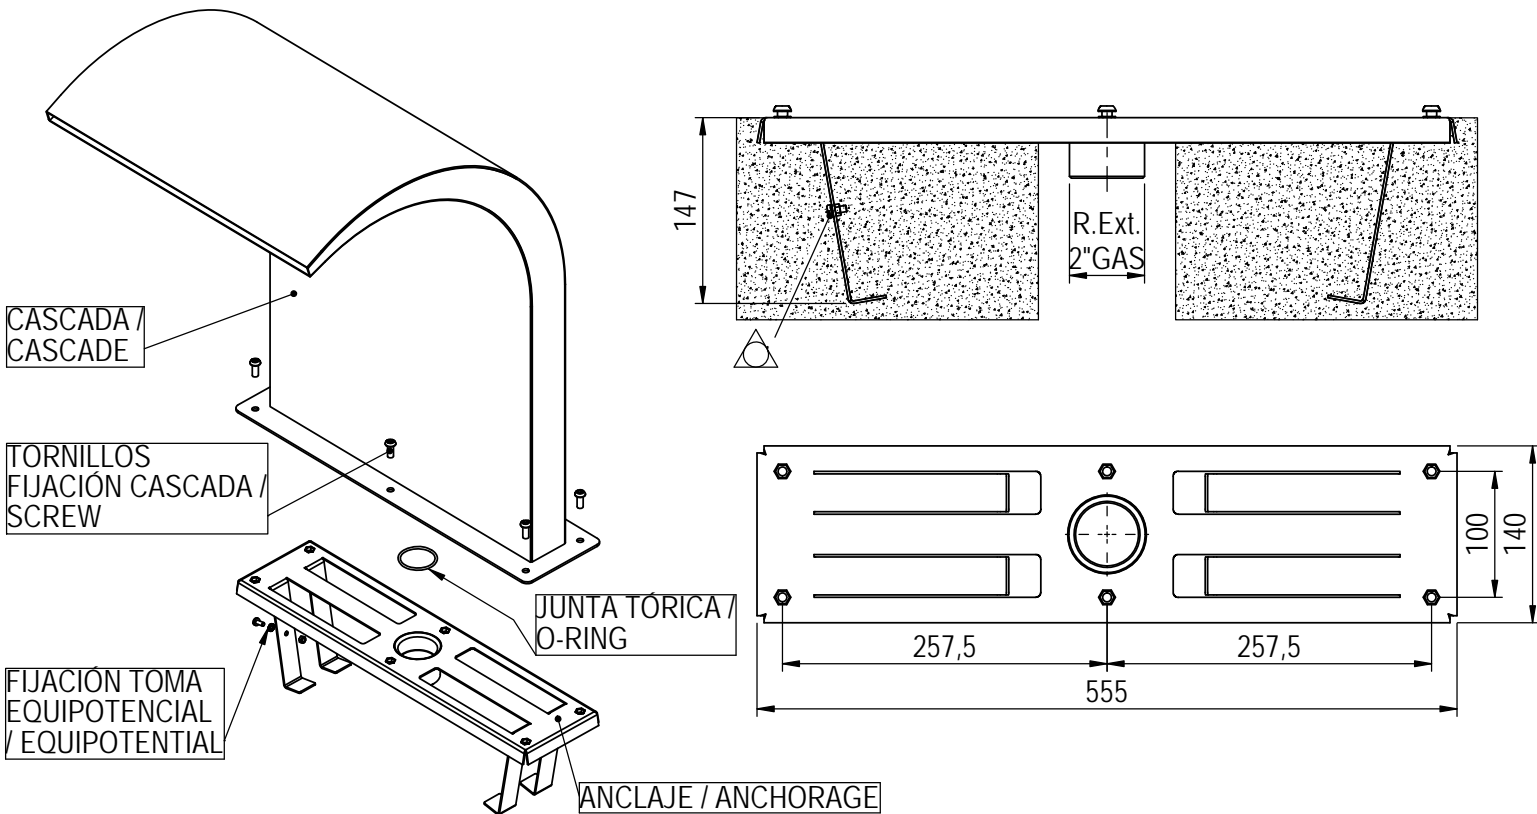

PRODUCTO: CASCADA H-700 A-500 ONE

PRODUCT: CASCADE H-700 A-500 ONE

BOMBA RECOMENDADA / RECOMMENDED PUMP: 1/2 C.V. (14m³/h) - 4 m.c.a.

57097E201-00

Made in EU
NIF ES A 08246274

WE RESERVE THE RIGHT TO CHANGE ALL OR PART OF THE FEATURES OF THE ARTICLES OR CONTENTS OF THIS DOCUMENT, WITHOUT PRIOR NOTICE.