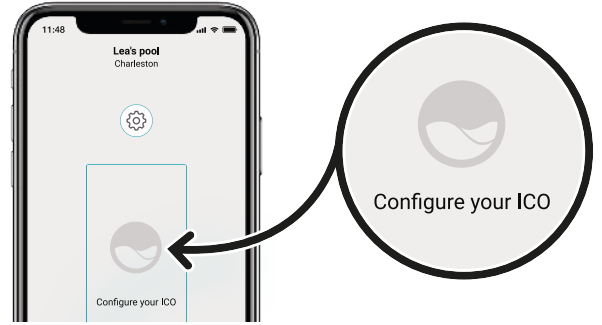

Please allow 3 minutes for first reading

Readings are re-calculated every hour

You will receive your first recommendation alert within 24 hrs

08