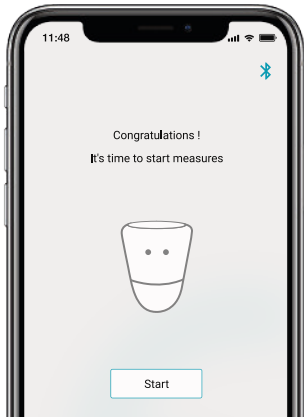

07

09

Please allow 3 minutes for first reading

Readings are re-calculated every hour

You will receive your first recommendation alert within 24 hrs

08

Connect to your Wifi Network

10