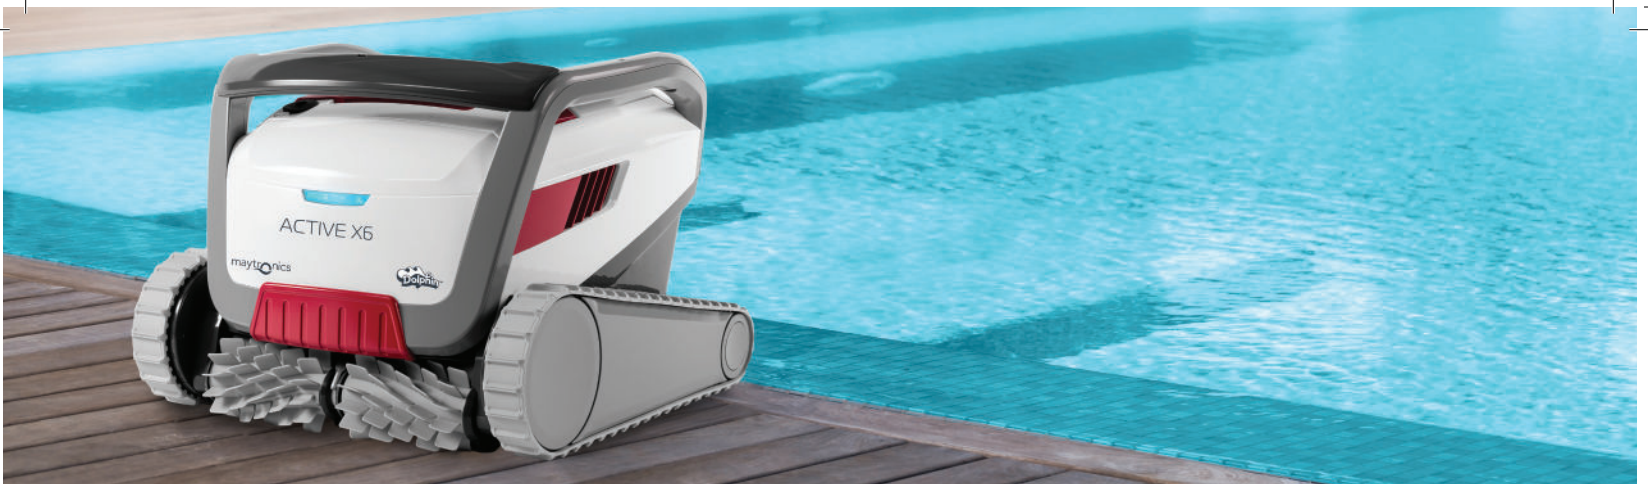

maytronics

| *Exceptional Experience*

ACTIVE X6

maytronics

| *Exceptional Experience*

Dolphin ACTIVE X6

Superior pool cleaning made even easier

Maximum cleaning performance with minimum effort and hassle

The all-new Maytronics Dolphin ACTIVE X6 robotic pool cleaner makes it super-easy to look after your swimming pool, keeping it clean and ready for fun, with minimum effort and hassle.

It's newly designed for maximum cleaning performance, convenient handling, and simple operation that needs no intervention from you, and its cloud-connected, so you've always got control right in your hand, no matter where you are.

ACTIVE X6 Product Specifications

| | |
|--------------------------------|---|
| Ideal Pool Length | Up to 15 m |
| Navigation and maneuverability | Dynamic dual-drive motor combined with PowerStream mobility system, with multi directional water outlets and precise navigation control |
| Cleaning coverage | Floor, walls & waterline |
| Filtration | Large capacity top-access multi-layer filter basket efficiently collects debris |
| Brushing | Dual active scrubber, rotates 1.5 faster than the robot |
| Cleaning cycle | 1.5 / 2 / 2.5 hours |
| Cable Length | 18 m, cable tangle prevention |
| Weight | 11.5 kg |
| Caddy | Included |
| Warranty | 36 Months |

Dual-drive PowerStream mobility system

Floor, walls & waterline

Cable tangle prevention

Brush + Active Scrubber

Pick me up

Large capacity multi layer filter

We put the entire system into your phone, for you, so you can keep your pool perfect from anywhere at any time. Download the MyDolphin™ Plus app.