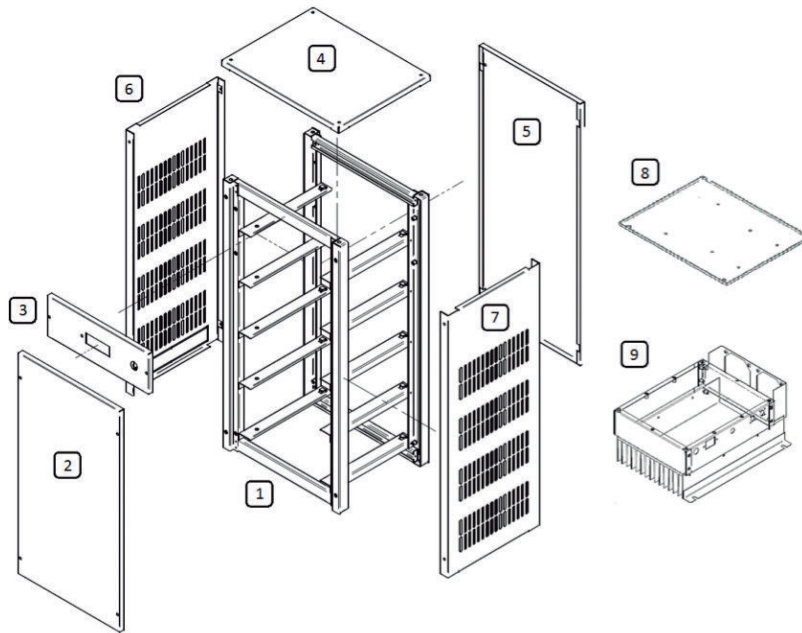

PRO250-500-750-1000

Despiece
Spare Parts

Documentación técnica
Technical documentation

	Referencia Reference	Descripción Description	Observaciones Notes
1	RACK-SCH1000G-A	Estructura / Structure RACK-SCH1000G	✓
2	RACK-SCH1000G-B	Tapa frontal / Frontal cover RACK-SCH1000G	✓
3	FRONTAL-PRO	Frontal equipos / Front part PRO250/500/750/1000	✓
3a	RACK-PRO200G-C	Tapa pantalla / Screen cover RACK-PRO200Gr	✓
4	RACK-SCH1000G-D	Tapa superior / Up cover RACK-SCH1000Gr	✓
5	RACK-SCH1000G-E	Tapa trasera / Back cover RACK-SCH1000G	✓
6	RACK-SCH1000G-F	Tapa lateral derecha / Right side Cover RACK-SCH1000G	✓
7	RACK-SCH1000G-G	Tapa lateral izquierda / Left side Cover RACK-SCH1000G	✓
8	PCPRO	Cuadro maniobra / Control unit PRO250/500/750/1000	✓
8a	BAND-RACKSCH100G	Bandeja soporte P954D armario PRO galvanizado / SupportP954D in PRO boxes	✓
9	FC250G	Modulo fuente conmutada / Power board SCH250	✓