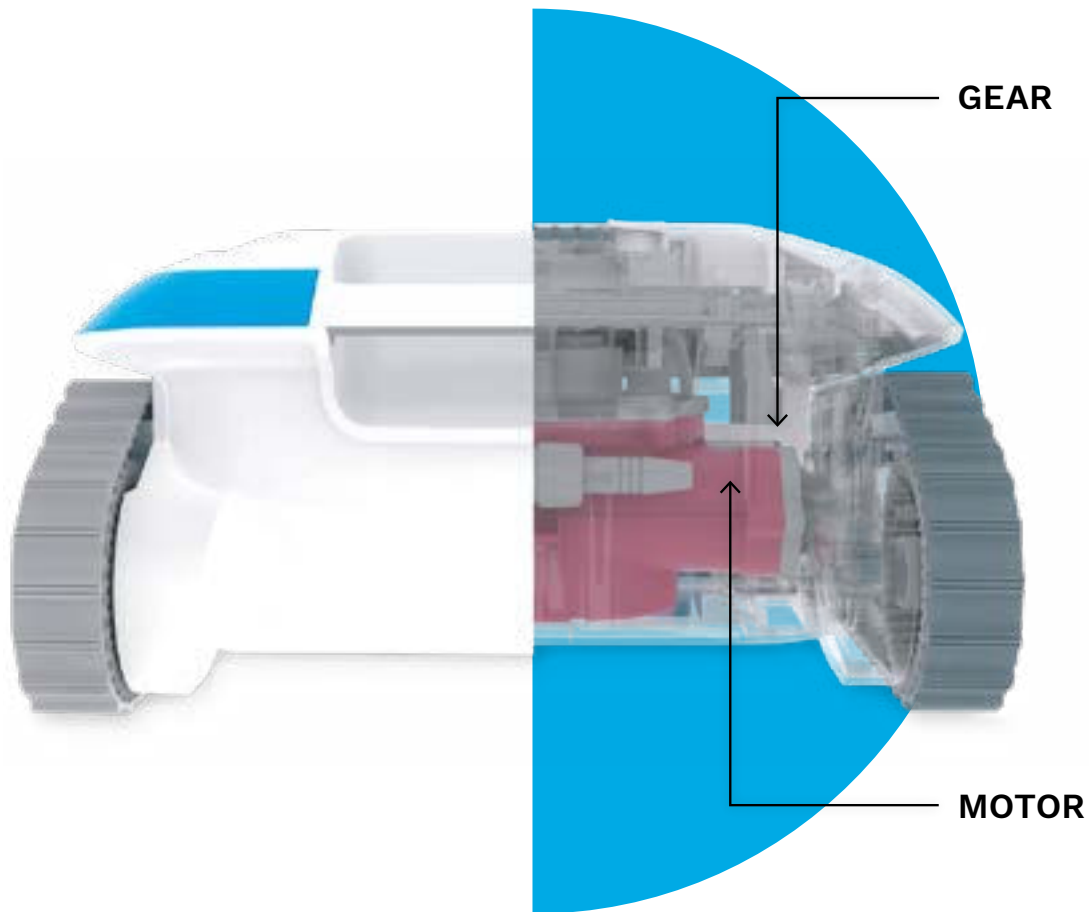

LAVENDER

FLAMINGO

CHERRY RED

APRICOT

A WHOLE LOT OF TECHNOLOGY PACKED INTO LESS THAN 13 LBS

PLANETARY GEAR TECHNOLOGY

Cosmy robots are equipped with two stage planetary gear technology, a drive system that offers greater efficiency and better precision; combined with two drive motors and a powerful pump, Cosmy is one of the most reliable robotic cleaners on the market.

This system is the ideal solution for fast, optimised travel, unmatched cleaning and unrivalled reliability.

ENERGY EFFICIENT

With their rapid and logical travel mode and powerful suction, Cosmy robotic cleaners work fast. Cleaning cycles are short, consume less energy, and yield a flawless result.