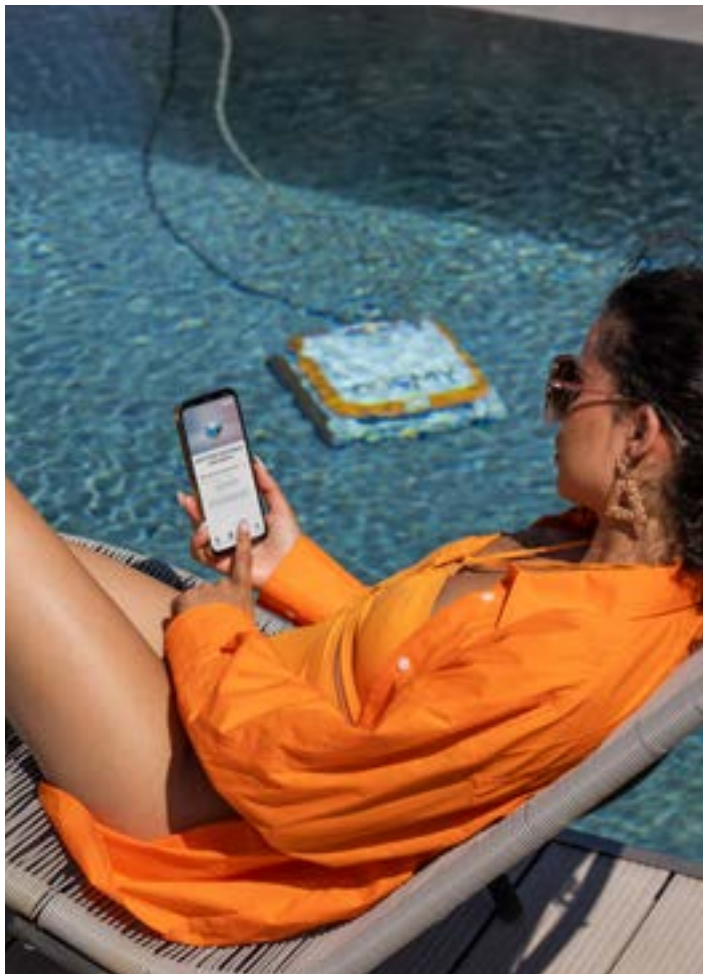

A REVOLUTION?

*Yes, and
a beautiful one too!*