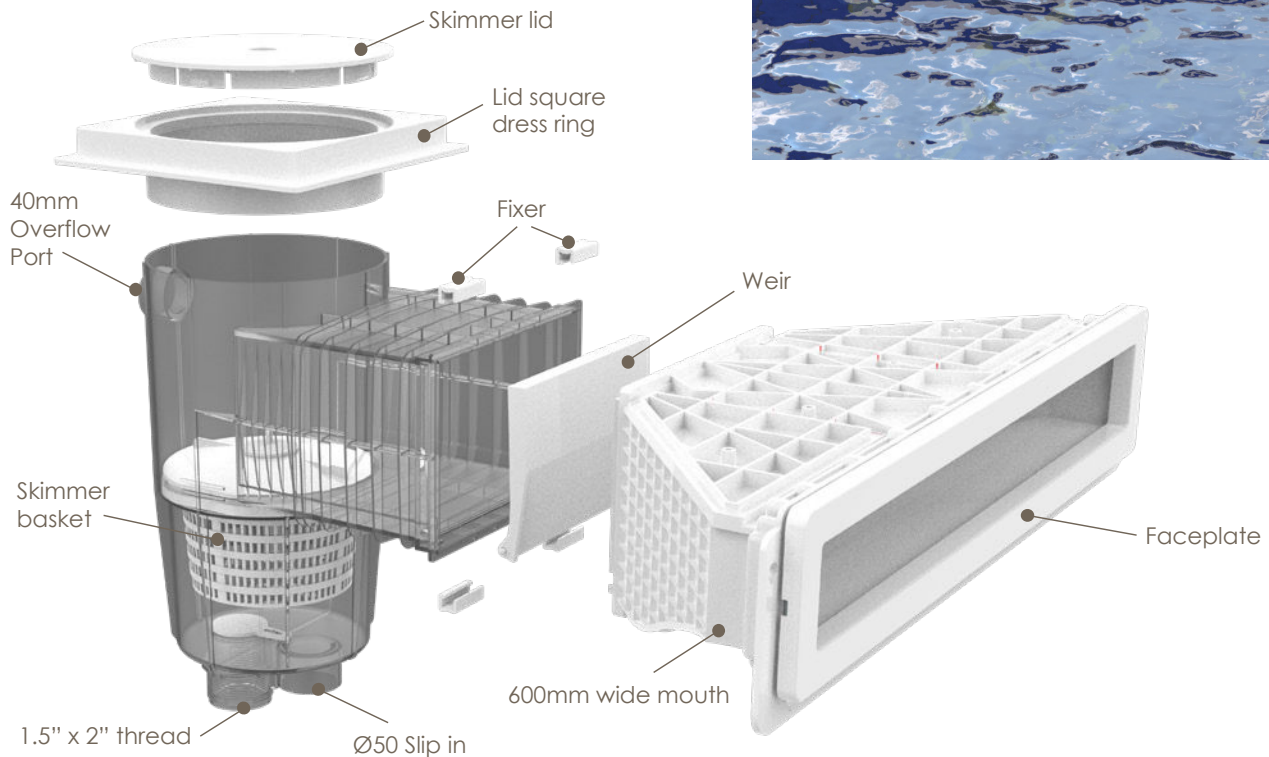

Outlet Fittings Surface Skimmer

Elegant & functional

This 600mm wide surface skimmer enables the water line to be close to the pool deck level and creates an elegant finish similar to an overflow pool. A wide skimmer mouth and a large basket maximize water circulation and skimming efficiency.

15L Surface Wall Skimmer EM0180

EM0180SC EM0180SV

EM0180SC EM0180SV

Code	Model	Connection	Application	Flow Rate (L/min)
91601022	EM0180-SC	1.5" and 2" Internal Threaded and 1.5" Solvent Internal	Concrete Pool	150 - 200
91601023	EM0180-SV	1.5" and 2" Internal Threaded and 1.5" Solvent Internal	Vinyl Pool	150 - 200
91601024	EM0180TS-SC	1.5" and 2" Internal Threaded and 1.5" Solvent Internal	Concrete Pool (without brass inserts)	150 - 200
91601025	EM0180TS-SV	1.5" and 2" Internal Threaded and 1.5" Solvent Internal	Vinyl Pool (without brass inserts)	150 - 200