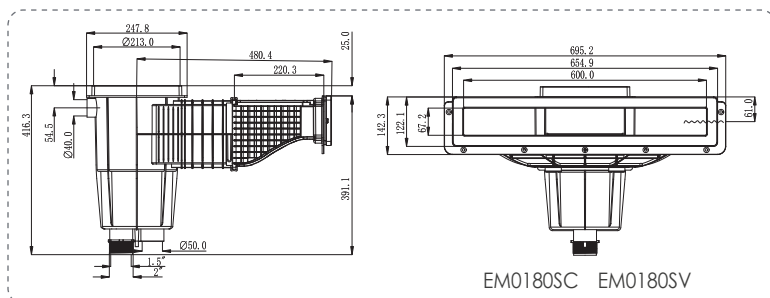

Outlet Fittings Surface Skimmer

Elegant & functional

This 600mm wide surface skimmer enables the water line to be close to the pool deck level and creates an elegant finish similar to an overflow pool. A wide skimmer mouth and a large basket maximize water circulation and skimming efficiency.

15L Surface Wall Skimmer EM0180

EM0180SC EM0180SV

EM0180SC EM0180SV

Code	Model	Connection	Application	Flow Rate (L/min)
91601022	EM0180-SC	1.5" and 2" Internal Threaded and 1.5" Solvent Internal	Concrete Pool	150 - 200
91601023	EM0180-SV	1.5" and 2" Internal Threaded and 1.5" Solvent Internal	Vinyl Pool	150 - 200
91601024	EM0180TS-SC	1.5" and 2" Internal Threaded and 1.5" Solvent Internal	Concrete Pool (without brass inserts)	150 - 200
91601025	EM0180TS-SV	1.5" and 2" Internal Threaded and 1.5" Solvent Internal	Vinyl Pool (without brass inserts)	150 - 200