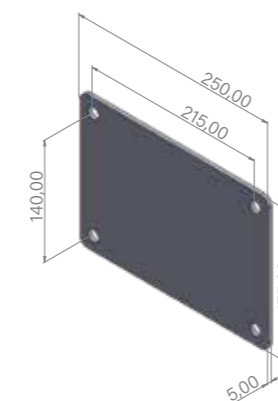

Chrome brass shower head arm (350 mm)

Bras de douche en laiton chromé (350 mm)

Brausearm aus verchromtem Messing (350 mm)

*It becomes  
a timeless complement*

Dimensiones | Dimensions  
Dimensions | Abmessungen (mm)