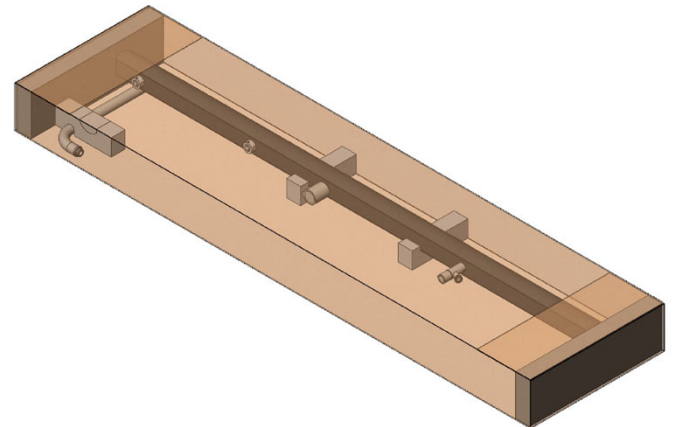

LOGÍSTICA | LOGISTICS