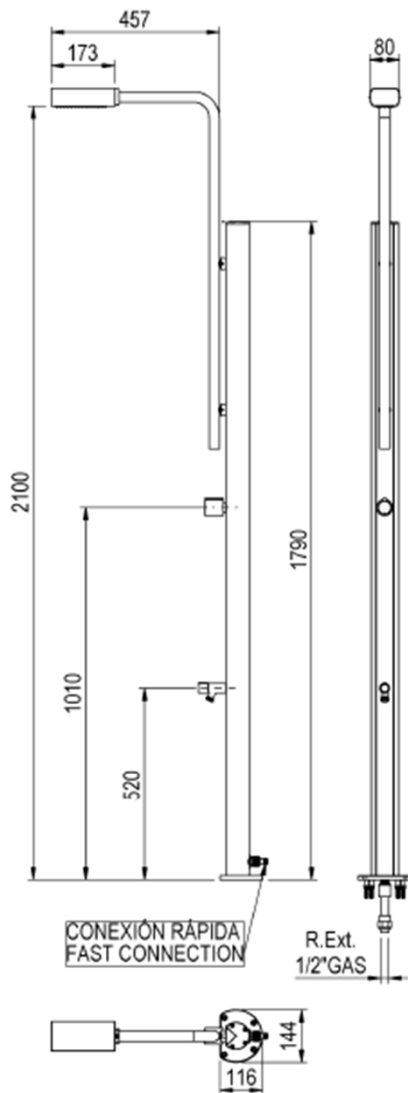

Aluminium structure

Rain effect and anti-lime shower head

Flow regulator knob (cold water)

Adapted connection to shower anchor 00107

Hose connection "Gardena"

Foot wash tap

Easy installation

DUCHA RAINBOW

DUCHA RAINBOW RAINBOW SHOWER

LOGÍSTICA | LOGISTICS

EMBALAJE | PACKAGING

PALETIZADO | PALLETIZED

EMBALAJE Y PALETIZADO Packaging and palletizing	
Caja (cm): Box (cm):	185 x 48 x 15
Unidades / Caja: Units / Box:	1
Palet (cm): Pallet (cm):	100 x 120 x 200
Unidades / Palet: Units / Pallet:	16